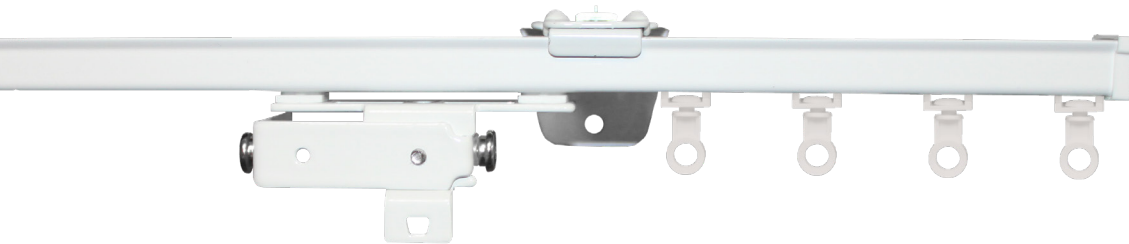

LAKE TAHOE COLLECTION

BATON TRACK

PROFILE

AVAILABLE COLORS

WH

B3TR13-WH
White Track 13' 1"
B3TR16-WH
White Track 16' 4"
B3TR19-WH
White Track 19' 8"

SL

BK

BR

B3TR16-SL Silver Track 16' 4"
B3TR16-BK Black Track 16' 4"
B3TR16-BR Brown Track 16' 4"

PRODUCT INFORMATION

- Baton draw system
- Regular duty (6 lbs/ft.)
- Max length available in one piece: 236"
- Advanced aluminum extrusion
- Chromated powder coated with patented dry lubricant
- UV protected clickable carriers available
- Hassle-free installation with optional "Smart Klick" brackets
- Can be curved and bent
- Limited lifetime warranty

STYLES

- Pinch pleat
- Ripplefold*
- Cubicle
- FlexWave

APPLICATIONS

- Center draw
- One-way draw
- Off-center draw

COMPONENTS

Carriers

KCAR01-WH
Klick Carrier

SCAR04-WH
Snap Carrier