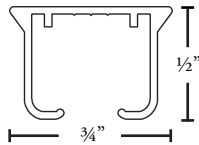

LAKE TAHOE COLLECTION

BATON TRACK

PROFILE

AVAILABLE COLORS

WH

B3TR13-WH
White Track 13' 1"
B3TR16-WH
White Track 16' 4"
B3TR19-WH
White Track 19' 8"

SL

BK

BR

B3TR16-SL Silver Track 16' 4"
B3TR16-BK Black Track 16' 4"
B3TR16-BR Brown Track 16' 4"

PRODUCT INFORMATION

- Baton draw system
- Regular duty (6 lbs/ft.)
- Max length available in one piece: 236"
- Advanced aluminum extrusion
- Chromated powder coated with patented dry lubricant
- UV protected clickable carriers available
- Hassle-free installation with optional "Smart Klick" brackets
- Can be curved and bent
- Limited lifetime warranty

STYLES

- Pinch pleat
- Ripplefold*
- Cubicle
- FlexWave

APPLICATIONS

- Center draw
- One-way draw
- Off-center draw

COMPONENTS

Carriers

KCAR01-WH
Klick Carrier

SCAR04-WH
Snap Carrier