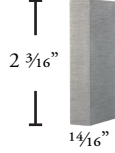

ITALY COLLECTION

2" DECORATIVE RAIL

AVAILABLE FINISHES

PL
Platinum

BN
Brushed Nickel

PRODUCT INFORMATION

- Material: Aluminum
- Components materials: Aluminum/Steel
- Collection style: Classic/Modern
- Max length available in one piece: 120"
- Brackets: Recommended every 3-5 feet depending on fabric weight
- Splice not recommended for one-way draw

STYLES

- Pinch pleat
- Ripplefold*
- Cubicle
- FlexWave

APPLICATIONS

- Center draw
- One-way draw
- Off-center draw

COMPONENTS

TUR828-XX
Italy Rail 10'

Profile

Finials

TUR121-PL
End Cap Finial

TUR121-BN
End Cap Finial

Brackets

TUR221-XX
Ceiling Bracket

TUR222-XX
Single Wall Bracket

TUR223-XX
Double Wall Bracket

Masters

RMAS301-WH Over R
RMAS302-WH Under L
Ripplefold Master w/
Snaps and Adaptor