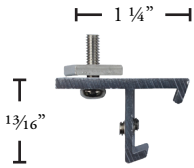

ITALY COLLECTION

2" DECORATIVE RAIL

AVAILABLE FINISHES

PL
Platinum

BN
Brushed Nickel

PRODUCT INFORMATION

- Material: Aluminum
- Components materials: Aluminum/Steel
- Collection style: Classic/Modern
- Max length available in one piece: 120"
- Brackets: Recommended every 3-5 feet depending on fabric weight
- Splice not recommended for one-way draw

STYLES

- Pinch pleat
- Ripplefold*
- Cubicle
- FlexWave

APPLICATIONS

- Center draw
- One-way draw
- Off-center draw

COMPONENTS

TUR828-XX
Italy Rail 10'

Profile

Finials

TUR121-PL
End Cap Finial

TUR121-BN
End Cap Finial

Brackets

TUR221-XX
Ceiling Bracket

TUR222-XX
Single Wall Bracket

TUR223-XX
Double Wall Bracket

Masters

RMAS301-WH Over R
RMAS302-WH Under L
Ripplefold Master w/
Snaps and Adaptor

PMAS101-WH Over R
PMAS102-WH Under L
Pinch Pleat Master
Multifunctional

BMAS209-WH Left
BMAS210-WH Right
Butt w/3 Snaps

Other Components

RCARS60-WH 60% Fullness
RCARS80-WH 80% "
RCARS100-WH 100% "
RCARS120-WH 120% "
2 piece Connected Snap