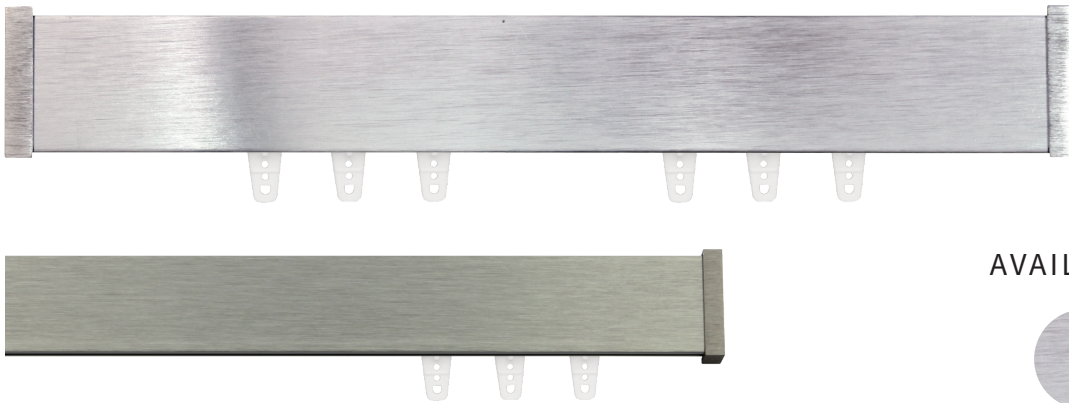

ITALY COLLECTION

2" DECORATIVE RAIL

AVAILABLE FINISHES

PL
Platinum

BN
Brushed Nickel

PRODUCT INFORMATION

- Material: Aluminum
- Components materials: Aluminum/Steel
- Collection style: Classic/Modern
- Max length available in one piece: 120"
- Brackets: Recommended every 3-5 feet depending on fabric weight
- Splice not recommended for one-way draw

STYLES

- Pinch pleat
- Ripplefold*
- Cubicle
- FlexWave

APPLICATIONS

- Center draw
- One-way draw
- Off-center draw

COMPONENTS

TUR828-XX
Italy Rail 10'

Profile

Finials

TUR121-PL
End Cap Finial

TUR121-BN
End Cap Finial

Brackets

TUR221-XX
Ceiling Bracket

TUR222-XX
Single Wall Bracket

TUR223-XX
Double Wall Bracket

Masters

RMAS301-WH Over R
RMAS302-WH Under L
Ripplefold Master w/
Snaps and Adaptor

PMAS101-WH Over R
PMAS102-WH Under L
Pinch Pleat Master
Multifunctional

BMAS209-WH Left
BMAS210-WH Right
Butt w/3 Snaps

Other Components

RCARS60-WH 60% Fullness
RCARS80-WH 80% "
RCARS100-WH 100% "
RCARS120-WH 120% "
2 piece Connected Snap