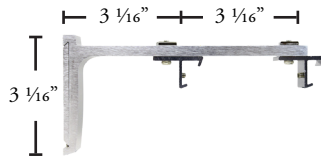

ITALY COLLECTION

2" DECORATIVE RAIL

AVAILABLE FINISHES

PL
Platinum

BN
Brushed Nickel

PRODUCT INFORMATION

- Material: Aluminum
- Components materials: Aluminum/Steel
- Collection style: Classic/Modern
- Max length available in one piece: 120"
- Brackets: Recommended every 3-5 feet depending on fabric weight
- Splice not recommended for one-way draw

STYLES

- Pinch pleat
- Ripplefold*
- Cubicle
- FlexWave

APPLICATIONS

- Center draw
- One-way draw
- Off-center draw

COMPONENTS

TUR828-XX
Italy Rail 10'

Profile

Finials

TUR121-PL
End Cap Finial

TUR121-BN
End Cap Finial

Brackets

TUR221-XX
Ceiling Bracket

TUR222-XX
Single Wall Bracket

TUR223-XX
Double Wall Bracket

Masters

RMAS301-WH Over R
RMAS302-WH Under L
Ripplefold Master w/
Snaps and Adaptor

PMAS101-WH Over R
PMAS102-WH Under L
Pinch Pleat Master
Multifunctional

BMAS209-WH Left
BMAS210-WH Right
Butt w/3 Snaps

Other Components

RCARS60-WH 60% Fullness
RCARS80-WH 80% "
RCARS100-WH 100% "
RCARS120-WH 120% "
2 piece Connected Snap