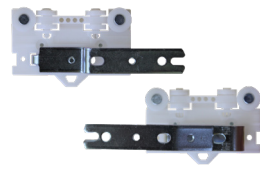

ITALY COLLECTION

2" DECORATIVE RAIL

AVAILABLE FINISHES

PL
Platinum

BN
Brushed Nickel

PRODUCT INFORMATION

- Material: Aluminum
- Components materials: Aluminum/Steel
- Collection style: Classic/Modern
- Max length available in one piece: 120"
- Brackets: Recommended every 3-5 feet depending on fabric weight
- Splice not recommended for one-way draw

STYLES

- Pinch pleat
- Ripplefold*
- Cubicle
- FlexWave

APPLICATIONS

- Center draw
- One-way draw
- Off-center draw

COMPONENTS

TUR828-XX
Italy Rail 10'

Profile

Finials

TUR121-PL
End Cap Finial

TUR121-BN
End Cap Finial

Brackets

TUR221-XX
Ceiling Bracket

TUR222-XX
Single Wall Bracket

TUR223-XX
Double Wall Bracket

Masters

RMAS301-WH Over R
RMAS302-WH Under L
Ripplefold Master w/
Snaps and Adaptor

PMAS101-WH Over R
PMAS102-WH Under L
Pinch Pleat Master
Multifunctional

BMAS209-WH Left
BMAS210-WH Right
Butt w/3 Snaps

Other Components

RCARS60-WH 60% Fullness
RCARS80-WH 80% "
RCARS100-WH 100% "
RCARS120-WH 120% "
2 piece Connected Snap