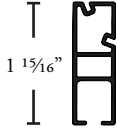

ITALY COLLECTION

2" DECORATIVE RAIL

AVAILABLE FINISHES

PL
Platinum

BN
Brushed Nickel

PRODUCT INFORMATION

- Material: Aluminum
- Components materials: Aluminum/Steel
- Collection style: Classic/Modern
- Max length available in one piece: 120"
- Brackets: Recommended every 3-5 feet depending on fabric weight
- Splice not recommended for one-way draw

STYLES

- Pinch pleat
- Ripplefold*
- Cubicle
- FlexWave

APPLICATIONS

- Center draw
- One-way draw
- Off-center draw

COMPONENTS

TUR828-XX
Italy Rail 10'

Profile

Finials

TUR121-PL
End Cap Finial

TUR121-BN
End Cap Finial

Brackets

TUR221-XX
Ceiling Bracket

TUR222-XX
Single Wall Bracket

TUR223-XX
Double Wall Bracket

Masters

RMAS301-WH Over R
RMAS302-WH Under L
Ripplefold Master w/
Snaps and Adaptor