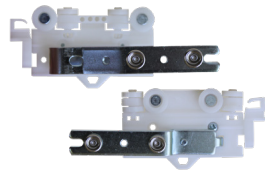

ITALY COLLECTION

2" DECORATIVE RAIL

AVAILABLE FINISHES

PL
Platinum

BN
Brushed Nickel

PRODUCT INFORMATION

- Material: Aluminum
- Components materials: Aluminum/Steel
- Collection style: Classic/Modern
- Max length available in one piece: 120"
- Brackets: Recommended every 3-5 feet depending on fabric weight
- Splice not recommended for one-way draw

STYLES

- Pinch pleat
- Ripplefold*
- Cubicle
- FlexWave

APPLICATIONS

- Center draw
- One-way draw
- Off-center draw

COMPONENTS

TUR828-XX
Italy Rail 10'

Profile

Finials

TUR121-PL
End Cap Finial

TUR121-BN
End Cap Finial

Brackets

TUR221-XX
Ceiling Bracket

TUR222-XX
Single Wall Bracket

TUR223-XX
Double Wall Bracket

Masters

RMAS301-WH Over R
RMAS302-WH Under L
Ripplefold Master w/
Snaps and Adaptor

PMAS101-WH Over R
PMAS102-WH Under L
Pinch Pleat Master
Multifunctional

BMAS209-WH Left
BMAS210-WH Right
Butt w/3 Snaps

Other Components

RCARS60-WH 60% Fullness
RCARS80-WH 80% "
RCARS100-WH 100% "
RCARS120-WH 120% "
2 piece Connected Snap