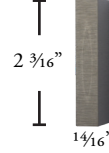

ITALY COLLECTION

2" DECORATIVE RAIL

AVAILABLE FINISHES

PL
Platinum

BN
Brushed Nickel

PRODUCT INFORMATION

- Material: Aluminum
- Components materials: Aluminum/Steel
- Collection style: Classic/Modern
- Max length available in one piece: 120"
- Brackets: Recommended every 3-5 feet depending on fabric weight
- Splice not recommended for one-way draw

STYLES

- Pinch pleat
- Ripplefold*
- Cubicle
- FlexWave

APPLICATIONS

- Center draw
- One-way draw
- Off-center draw

COMPONENTS

TUR828-XX
Italy Rail 10'

Profile

Finials

TUR121-PL
End Cap Finial

TUR121-BN
End Cap Finial

Brackets

TUR221-XX
Ceiling Bracket

TUR222-XX
Single Wall Bracket

TUR223-XX
Double Wall Bracket

Masters

RMAS301-WH Over R
RMAS302-WH Under L
Ripplefold Master w/
Snaps and Adaptor