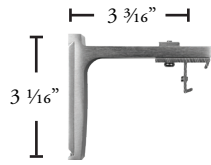

ITALY COLLECTION

2" DECORATIVE RAIL

AVAILABLE FINISHES

PL
Platinum

BN
Brushed Nickel

PRODUCT INFORMATION

- Material: Aluminum
- Components materials: Aluminum/Steel
- Collection style: Classic/Modern
- Max length available in one piece: 120"
- Brackets: Recommended every 3-5 feet depending on fabric weight
- Splice not recommended for one-way draw

STYLES

- Pinch pleat
- Ripplefold*
- Cubicle
- FlexWave

APPLICATIONS

- Center draw
- One-way draw
- Off-center draw

COMPONENTS

TUR828-XX
Italy Rail 10'

Profile

Finials

TUR121-PL
End Cap Finial

TUR121-BN
End Cap Finial

Brackets

TUR221-XX
Ceiling Bracket

TUR222-XX
Single Wall Bracket

TUR223-XX
Double Wall Bracket

Masters

RMAS301-WH Over R
RMAS302-WH Under L
Ripplefold Master w/
Snaps and Adaptor

PMAS101-WH Over R
PMAS102-WH Under L
Pinch Pleat Master
Multifunctional

BMAS209-WH Left
BMAS210-WH Right
Butt w/3 Snaps

Other Components

RCARS60-WH 60% Fullness
RCARS80-WH 80% "
RCARS100-WH 100% "
RCARS120-WH 120% "
2 piece Connected Snap