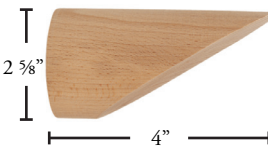

## PRODUCT INFORMATION

- Material: Aluminum/Wood
- Components materials: Wood/Plastic/Aluminum
- Collection style: Modern/Contemporary/Classic
- Max length available in one piece: 168"
- Brackets: Recommended every 3-5 feet depending on fabric weight
- Cannot be curved nor bent
- Splice not recommended

**FLU152-XX**  
Fluted Ball Finial

**ODI153-XX**  
Odiseia Finial

**CAL154-XX**  
Calice Finial

**CAM155-XX**  
Campina Finial

**COR156-XX**  
Corona Finial

**COU157-XX**  
Country Finial

**DEK158-XX**  
Deka Finial