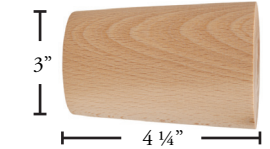

ZEN160-XX
Zenith Finial

- 2 3/4" available finials in Valencia Collection