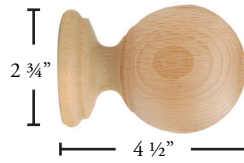

## PRODUCT INFORMATION

- Material: Aluminum/Wood
- Components materials: Wood/Plastic/Aluminum
- Collection style: Modern/Contemporary/Classic
- Max length available in one piece: 168"
- Brackets: Recommended every 3-5 feet depending on fabric weight
- Cannot be curved nor bent
- Splice not recommended

## APPLICATIONS

- Center draw
- One-way draw
- Off-center draw

# COMPONENTS

## Finials

**VIE855-XX**  
Austria Smooth Pole

**VIE857-XX**  
Austria Reeded Pole

**SMO161-XX**  
Smooth Ball Finial

**RIN162-XX**  
Ringed Ball Finial

**WIN163-XX**  
Windsor Finial

**END151-XX**  
End Cap Finial