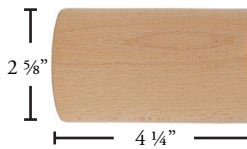

## PRODUCT INFORMATION

- Material: Aluminum/Wood
- Components materials: Wood/Plastic/Aluminum
- Collection style: Modern/Contemporary/Classic
- Max length available in one piece: 168"
- Brackets: Recommended every 3-5 feet depending on fabric weight
- Cannot be curved nor bent
- Splice not recommended

**FLU152-XX**  
Fluted Ball Finial

**ODI153-XX**  
Odiseia Finial

**CAL154-XX**  
Calice Finial

**CAM155-XX**  
Campina Finial

**COR156-XX**  
Corona Finial

**COU157-XX**  
Country Finial

**DEK158-XX**  
Deka Finial