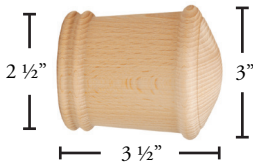

## PRODUCT INFORMATION

- Material: Aluminum/Wood
- Components materials: Wood/Plastic/Aluminum
- Collection style: Modern/Contemporary/Classic
- Max length available in one piece: 168"
- Brackets: Recommended every 3-5 feet depending on fabric weight
- Cannot be curved nor bent
- Splice not recommended

## Finials

**VIE855-XX**  
Austria Smooth Pole

**VIE857-XX**  
Austria Reeded Pole

**SMO161-XX**  
Smooth Ball Finial

**RIN162-XX**  
Ringed Ball Finial

**WIN163-XX**  
Windsor Finial

**END151-XX**  
End Cap Finial

**FLU152-XX**  
Fluted Ball Finial

**ODI153-XX**  
Odiseia Finial

**CAL154-XX**  
Calice Finial

**CAM155-XX**  
Campina Finial

**COR156-XX**  
Corona Finial

**COU157-XX**  
Country Finial

**DEK158-XX**  
Deka Finial