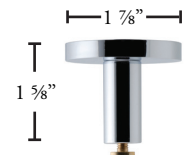

GERMANY COLLECTION

1 1/8" DECORATIVE RAIL

AVAILABLE FINISHES

PC BN BG SB BZ BK †BE †OA †WL
Polished Chrome Brushed Nickel Brushed Gold Satin Brass Bronze Black Beech Oak Walnut

PRODUCT INFORMATION

- Material: Aluminum
- Components materials: Brass/Steel
- Collection style: Classic/Modern/Contemporary
- Max length available in one piece: 228"
- Brackets: Recommended every 3-5 feet depending on fabric weight
- Can be curved and bent (PC finish excluded).
- Splice not recommended for one-way draw

STYLES

- Pinch pleat
- Ripplefold*
- Cubicle
- FlexWave

APPLICATIONS

- Center draw
- One-way draw
- Off-center draw

COMPONENTS

MUN828-XX
Germany Rail 19'

Profile

Finials

MUN211-XX
End Cap Finial

ALE137-XX
Alea Finial

Brackets

MUN221-XX
Single Bracket

MUN223-XX
Double Bracket

MUN244-XX
Ceiling Bracket

MUN225-XX
Flush Ceiling Bracket

MUN227-XX
Ceiling Bracket 2'

Other Components

MUN228-XX
French Return Bracket

END306-WH
End Stop

MUN410-XX
Swivel Elbow

MUN601-SB
Rail Connector

Baton

† Rail Only