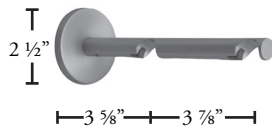

GERMANY COLLECTION

1 1/8" DECORATIVE RAIL

AVAILABLE FINISHES

PC BN BG SB BZ BK †BE †OA †WL
Polished Chrome Brushed Nickel Brushed Gold Satin Brass Bronze Black Beech Oak Walnut

PRODUCT INFORMATION

- Material: Aluminum
- Components materials: Brass/Steel
- Collection style: Classic/Modern/Contemporary
- Max length available in one piece: 228"
- Brackets: Recommended every 3-5 feet depending on fabric weight
- Can be curved and bent (PC finish excluded).
- Splice not recommended for one-way draw

STYLES

- Pinch pleat
- Ripplefold*
- Cubicle
- FlexWave

APPLICATIONS

- Center draw
- One-way draw
- Off-center draw

COMPONENTS

MUN828-XX
Germany Rail 19'

Profile

Finials

MUN211-XX
End Cap Finial

ALE137-XX
Alea Finial

Brackets

MUN221-XX
Single Bracket

MUN223-XX
Double Bracket

MUN244-XX
Ceiling Bracket

MUN225-XX
Flush Ceiling Bracket

MUN227-XX
Ceiling Bracket 2'

Other Components

MUN228-XX
French Return Bracket

END306-WH
End Stop

MUN410-XX
Swivel Elbow

MUN601-SB
Rail Connector

Baton

† Rail Only