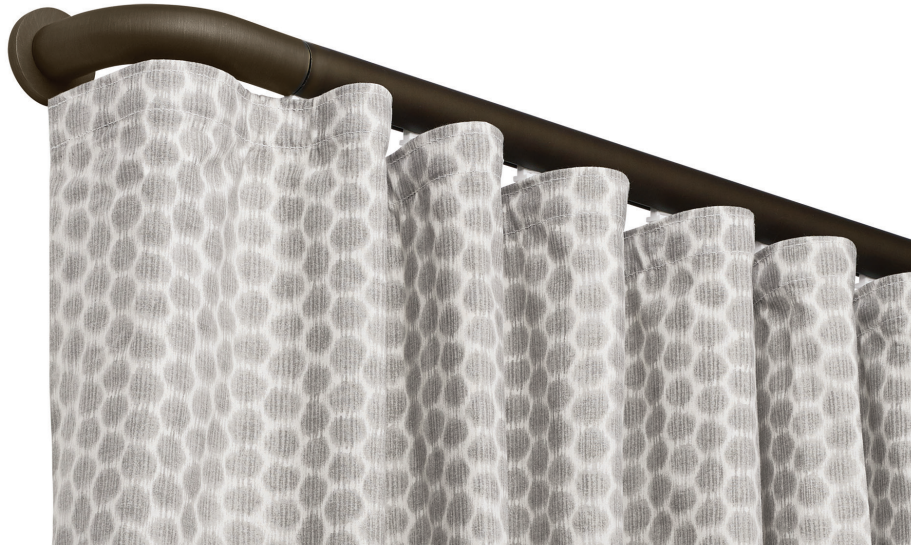

GERMANY COLLECTION

1 1/8" DECORATIVE RAIL

AVAILABLE FINISHES

PC BN BG SB BZ BK †BE †OA †WL
Polished Chrome Brushed Nickel Brushed Gold Satin Brass Bronze Black Beech Oak Walnut

PRODUCT INFORMATION

- Material: Aluminum
- Components materials: Brass/Steel
- Collection style: Classic/Modern/Contemporary
- Max length available in one piece: 228"
- Brackets: Recommended every 3-5 feet depending on fabric weight
- Can be curved and bent (PC finish excluded).
- Splice not recommended for one-way draw

STYLES

- Pinch pleat
- Ripplefold*
- Cubicle
- FlexWave

APPLICATIONS

- Center draw
- One-way draw
- Off-center draw

COMPONENTS

MUN828-XX
Germany Rail 19'

Profile

Finials

MUN211-XX
End Cap Finial

ALE137-XX
Alea Finial

Brackets

MUN221-XX
Single Bracket

MUN223-XX
Double Bracket

MUN244-XX
Ceiling Bracket

MUN225-XX
Flush Ceiling Bracket

MUN227-XX
Ceiling Bracket 2'

Other Components

MUN228-XX
French Return Bracket

END306-WH
End Stop

MUN410-XX
Swivel Elbow

MUN601-SB
Rail Connector

Baton

† Rail Only