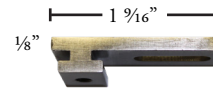

GERMANY COLLECTION

1 1/8" DECORATIVE RAIL

AVAILABLE FINISHES

PC BN BG SB BZ BK †BE †OA †WL
Polished Chrome Brushed Nickel Brushed Gold Satin Brass Bronze Black Beech Oak Walnut

PRODUCT INFORMATION

- Material: Aluminum
- Components materials: Brass/Steel
- Collection style: Classic/Modern/Contemporary
- Max length available in one piece: 228"
- Brackets: Recommended every 3-5 feet depending on fabric weight
- Can be curved and bent (PC finish excluded).
- Splice not recommended for one-way draw

STYLES

- Pinch pleat
- Ripplefold*
- Cubicle
- FlexWave

APPLICATIONS

- Center draw
- One-way draw
- Off-center draw

COMPONENTS

MUN828-XX
Germany Rail 19'

Profile

Finials

MUN211-XX
End Cap Finial

ALE137-XX
Alea Finial

Brackets

MUN221-XX
Single Bracket

MUN223-XX
Double Bracket

MUN244-XX
Ceiling Bracket

MUN225-XX
Flush Ceiling Bracket

MUN227-XX
Ceiling Bracket 2'

Other Components

MUN228-XX
French Return Bracket

END306-WH
End Stop

MUN410-XX
Swivel Elbow

MUN601-SB
Rail Connector

Baton

† Rail Only