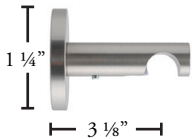

GERMANY COLLECTION

1 1/8" DECORATIVE RAIL

AVAILABLE FINISHES

PC BN BG SB BZ BK †BE †OA †WL
Polished Chrome Brushed Nickel Brushed Gold Satin Brass Bronze Black Beech Oak Walnut

PRODUCT INFORMATION

- Material: Aluminum
- Components materials: Brass/Steel
- Collection style: Classic/Modern/Contemporary
- Max length available in one piece: 228"
- Brackets: Recommended every 3-5 feet depending on fabric weight
- Can be curved and bent (PC finish excluded).
- Splice not recommended for one-way draw

STYLES

- Pinch pleat
- Ripplefold*
- Cubicle
- FlexWave

APPLICATIONS

- Center draw
- One-way draw
- Off-center draw

COMPONENTS

MUN828-XX
Germany Rail 19'

Profile

Finials

MUN211-XX
End Cap Finial

ALE137-XX
Alea Finial

Brackets

MUN221-XX
Single Bracket

MUN223-XX
Double Bracket

MUN244-XX
Ceiling Bracket

MUN225-XX
Flush Ceiling Bracket

MUN227-XX
Ceiling Bracket 2'

Other Components

MUN228-XX
French Return Bracket

END306-WH
End Stop

MUN410-XX
Swivel Elbow

MUN601-SB
Rail Connector

Baton

† Rail Only