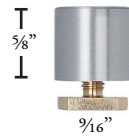

GERMANY COLLECTION

1 1/8" DECORATIVE RAIL

AVAILABLE FINISHES

PC BN BG SB BZ BK †BE †OA †WL
Polished Chrome Brushed Nickel Brushed Gold Satin Brass Bronze Black Beech Oak Walnut

PRODUCT INFORMATION

- Material: Aluminum
- Components materials: Brass/Steel
- Collection style: Classic/Modern/Contemporary
- Max length available in one piece: 228"
- Brackets: Recommended every 3-5 feet depending on fabric weight
- Can be curved and bent (PC finish excluded).
- Splice not recommended for one-way draw

STYLES

- Pinch pleat
- Ripplefold*
- Cubicle
- FlexWave

APPLICATIONS

- Center draw
- One-way draw
- Off-center draw

COMPONENTS

MUN828-XX
Germany Rail 19'

Profile

Finials

MUN211-XX
End Cap Finial

ALE137-XX
Alea Finial

Brackets

MUN221-XX
Single Bracket

MUN223-XX
Double Bracket

MUN244-XX
Ceiling Bracket

MUN225-XX
Flush Ceiling Bracket

MUN227-XX
Ceiling Bracket 2'

Other Components

MUN228-XX
French Return Bracket

END306-WH
End Stop

MUN410-XX
Swivel Elbow

MUN601-SB
Rail Connector

Baton

† Rail Only