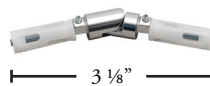

STYLES

- Pinch pleat
- Ripplefold*
- Cubicle
- FlexWave

APPLICATIONS

- Center draw
- One-way draw
- Off-center draw

COMPONENTS

MUN828-XX
Germany Rail 19'

Profile

Finials

MUN211-XX
End Cap Finial

ALE137-XX
Alea Finial

Brackets

MUN221-XX
Single Bracket

MUN223-XX
Double Bracket

MUN244-XX
Ceiling Bracket

MUN225-XX
Flush Ceiling Bracket

MUN227-XX
Ceiling Bracket 2'

Other Components

MUN228-XX
French Return Bracket

END306-WH
End Stop

MUN410-XX
Swivel Elbow

MUN601-SB
Rail Connector

Baton

† Rail Only