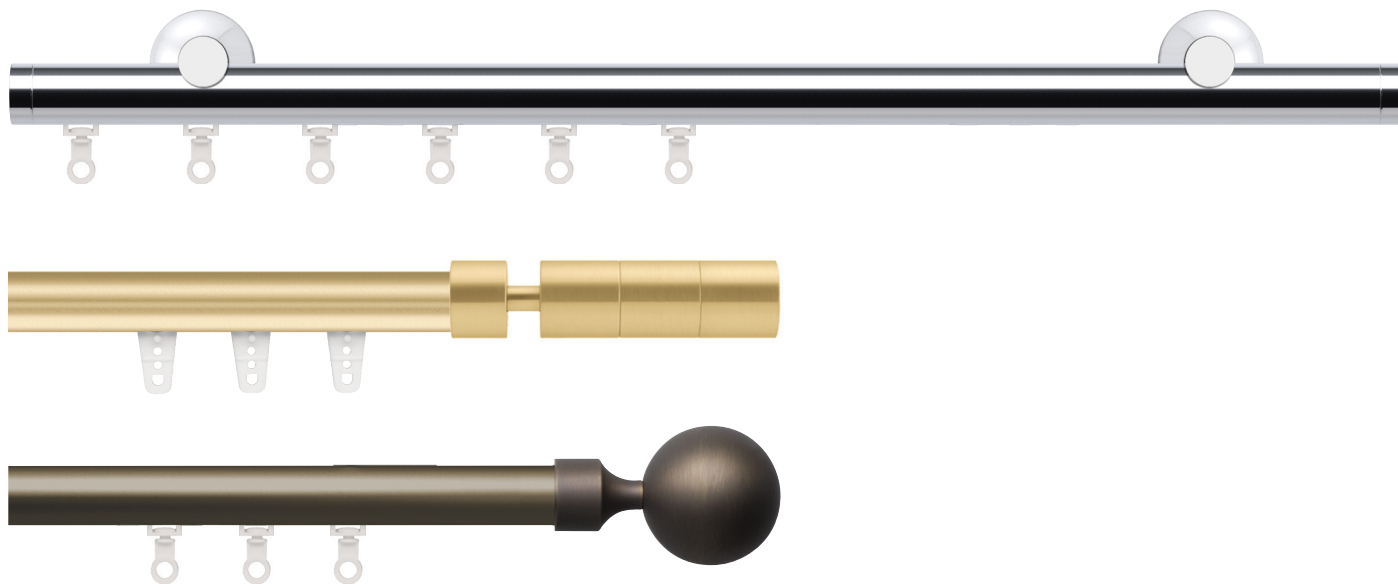

GERMANY COLLECTION

1 1/8" DECORATIVE RAIL

AVAILABLE FINISHES

PC BN BG SB BZ BK †BE †OA †WL
Polished Chrome Brushed Nickel Brushed Gold Satin Brass Bronze Black Beech Oak Walnut

PRODUCT INFORMATION

- Material: Aluminum
- Components materials: Brass/Steel
- Collection style: Classic/Modern/Contemporary
- Max length available in one piece: 228"
- Brackets: Recommended every 3-5 feet depending on fabric weight
- Can be curved and bent (PC finish excluded).
- Splice not recommended for one-way draw

STYLES

- Pinch pleat
- Ripplefold*
- Cubicle
- FlexWave

APPLICATIONS

- Center draw
- One-way draw
- Off-center draw

COMPONENTS

MUN828-XX
Germany Rail 19'

Profile

Finials

MUN211-XX
End Cap Finial

ALE137-XX
Alea Finial

Brackets

MUN221-XX
Single Bracket

MUN223-XX
Double Bracket

MUN244-XX
Ceiling Bracket

MUN225-XX
Flush Ceiling Bracket

MUN227-XX
Ceiling Bracket 2'

Other Components

MUN228-XX
French Return Bracket

END306-WH
End Stop

MUN410-XX
Swivel Elbow

MUN601-SB
Rail Connector

Baton

† Rail Only